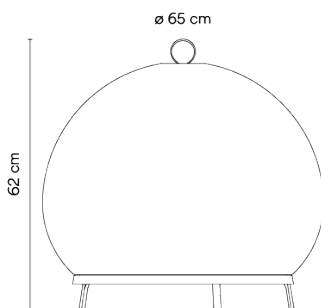

7494

Design By Meike Harde

Due to its large size, the Knit floor lamp takes centre stage, drawing people towards it by attracting their gazes, while its fabric shade has a welcoming tactile quality. The ring in its upper part makes it easily portable.

Model Sheet

Finish 24 Beige M1
NCS S 2005-Y50R

LED temperature color 2700 K

Dimming Push / CASAMBI

Installation type Plug-in

Materials Fabric Shade: Flame-retardant polyester
Diffuser ring and support: ABS
Diffuser: Methacrylate

Light source 6 x LED 5,9W 1050mA

LED CRI>90 4740 lm 133.9
2700 K

Driver Constant Voltage 1050
100~240 V V 50~60 Hz HZ

Application Floor Lamps

Packaging 1 Box
0.8 m x 0.8 m x 0.75 m
Gross weight 9,3
Net weight 5,9
Vol. 0.48

Lighting effect

General Lighting

Lamp for general lighting that equally distributes the light in all directions.

Photometric Data

Efficiency 50.38 lm/W
Coordinate System CG
Total Flux 1286.57 lm
Maximum Value 125.33 cd

Other Applications

All of our products come with a five-year warranty. Check our legal terms at www.vibia.com/warranty

Vibia Lighting, S.L.U.

Office / Oficina
Progrés 4-6. 08850 Gavà. Barcelona, Spain.

International T +34 934 796 971
Spain / Portugal T +34 934 796 970

customer.service@vibia.com
vibia.com